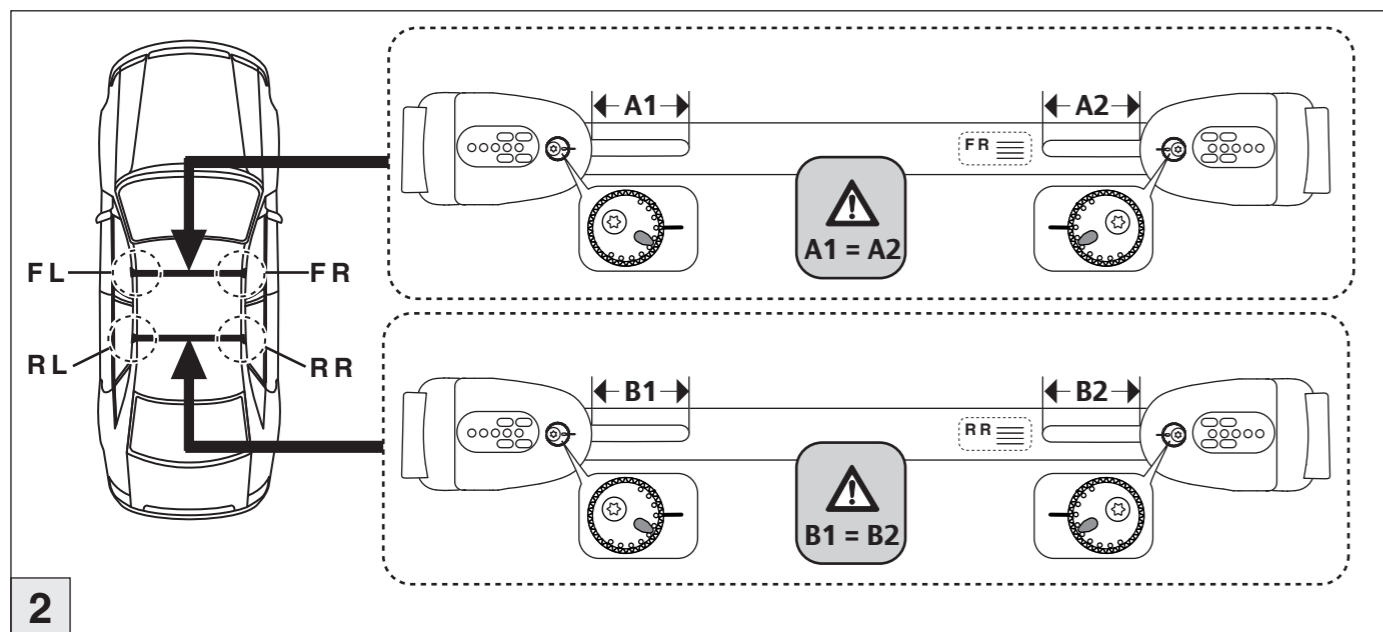

Atera SIGNO

Opel Insignia Sports Tourer
Opel Insignia Sports Tourer

03/2009–06/2017
06/2017–

Opel Insignia Country Tourer
Opel Insignia Country Tourer
Opel Insignia GSI Sports Tourer

01/2014–10/2017
10/2017–
04/2018–