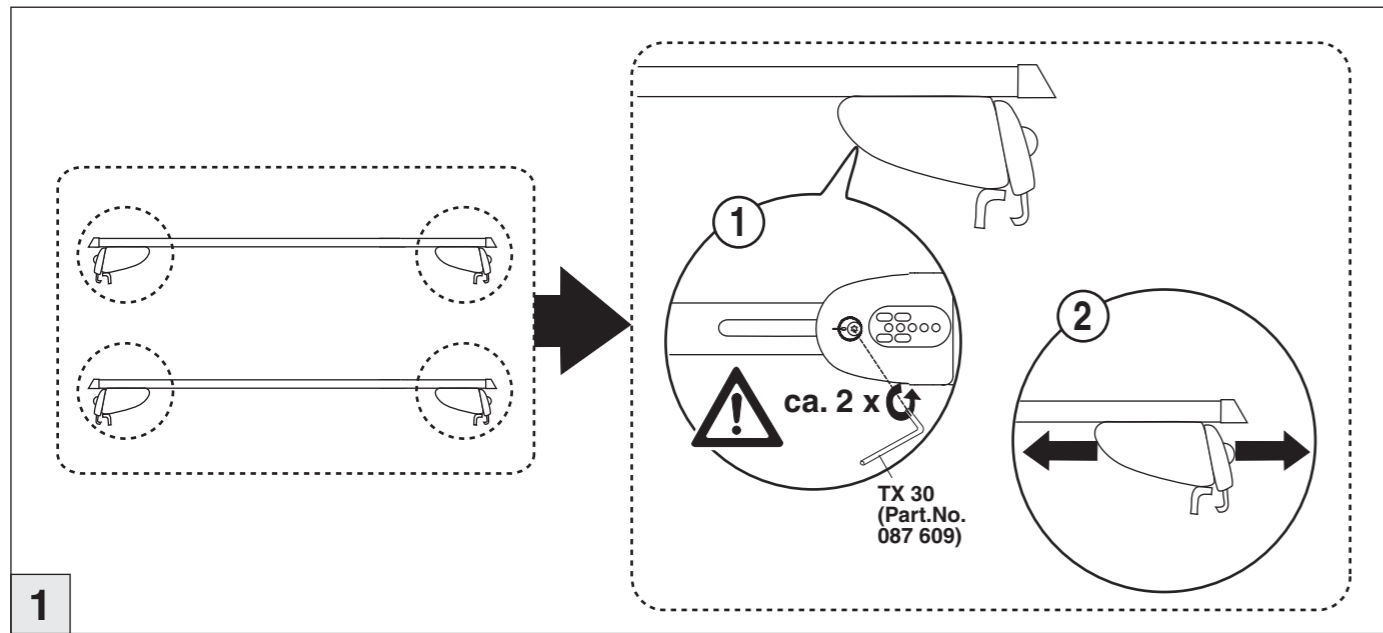

Atera SIGNO

BMW
5-er Touring (F11) 09/2010 – 05/2017