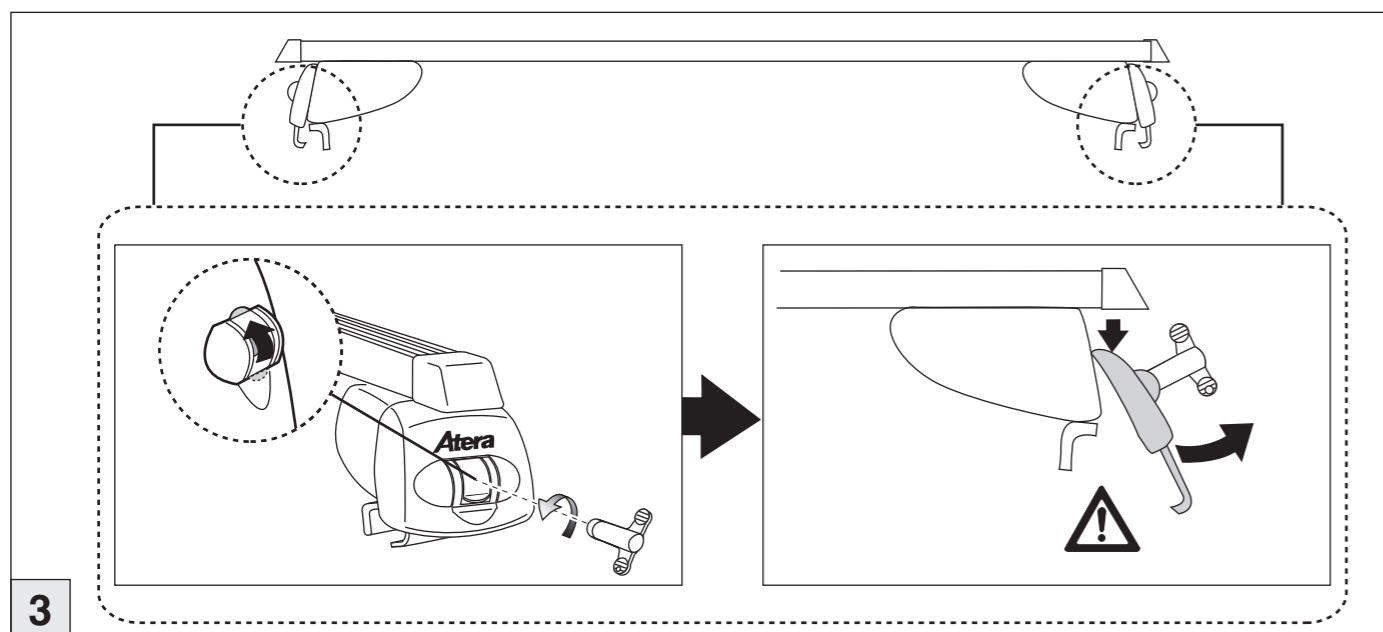

Atera SIGNO

BMW
5-er Touring (F11) 09/2010 – 05/2017