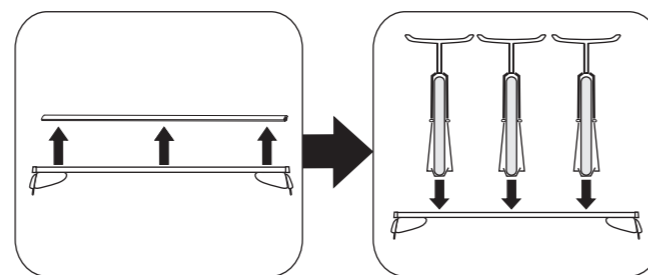

Ford

Transit Connect 02/2014–
(ohne Dachhimmel / without roofliner)

Grand Transit Connect 02/2014–
(ohne Dachhimmel / without roofliner)

Tourneo Connect 02/2014–05/2022
(ohne Dachhimmel / without roofliner)

Grand Tourneo Connect 02/2014–05/2022
(ohne Dachhimmel / without roofliner)

Art.Nr. / Part-No. : 044 304 (Grundträger/basic carrier)

Art.Nr. / Part-No. : 045 304 (Grundträger/basic carrier)

nur bei / only for Part-No.: 045 304

1. nur bei Art.Nr.: 045 304
   only for part no.: 045 304

A- 991970065	11- 9910700035
B- 9945700112	12- 9908700010
C- 9918700253	13a- 9918700962
	13b- 9912700118
	14- 9918700243
	15a- 9949701537
	15b- 9949701537
	15c- 9949701537
	15d- 9949701537

1- 9945700092
2- 9919700062
3- 9945700105
4- 9912700051
5a- 9918700526
5b- 9918700527
6- 9918700250
7- 9918700249
8- 9910700004
9- 9908700231
10- 9908700221