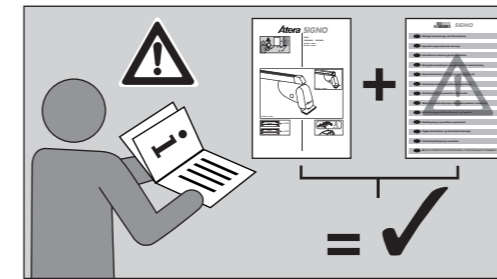

# Atera SIGNO

Ford

Transit Connect 02/2014–  
(ohne Dachhimmel / without roofliner)

Grand Transit Connect 02/2014–  
(ohne Dachhimmel / without roofliner)

Tourneo Connect 02/2014–05/2022  
(ohne Dachhimmel / without roofliner)