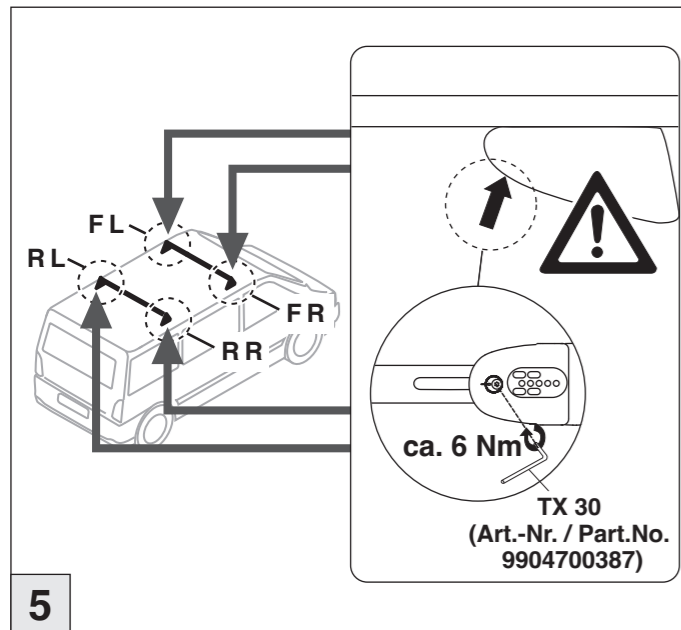

# Atera SIGNO

Ford Transit Connect 02/2014–  
Ford Tourneo Connect 02/2014–05/2022

Ford Grand Transit Connect 02/2014–  
Ford Grand Tourneo Connect 02/2014–05/2022

# Atera SIGNO

Ford

Transit Connect 02/2014–  
(ohne Dachhimmel / without roofliner)

Grand Transit Connect 02/2014–  
(ohne Dachhimmel / without roofliner)

Tourneo Connect 02/2014–05/2022  
(ohne Dachhimmel / without roofliner)