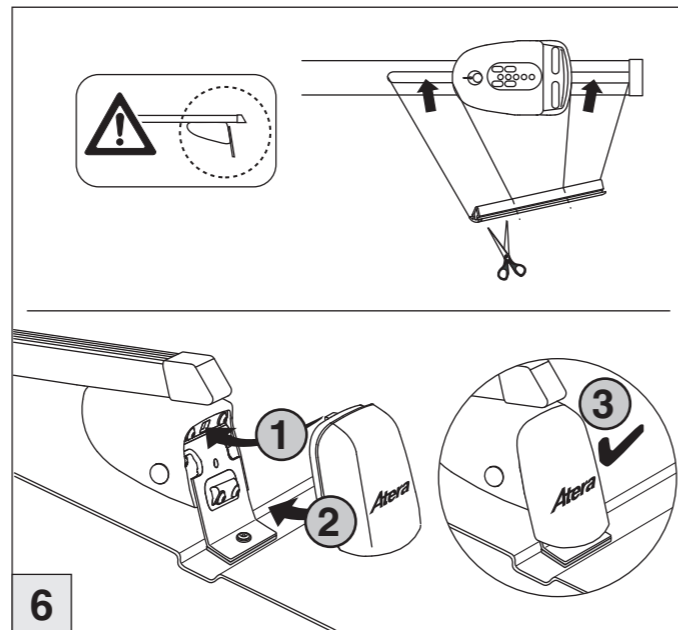

# Atera SIGNO

Ford

Transit Connect 02/2014–  
(ohne Dachhimmel / without roofliner)

Grand Transit Connect 02/2014–  
(ohne Dachhimmel / without roofliner)

Tourneo Connect 02/2014–05/2022  
(ohne Dachhimmel / without roofliner)