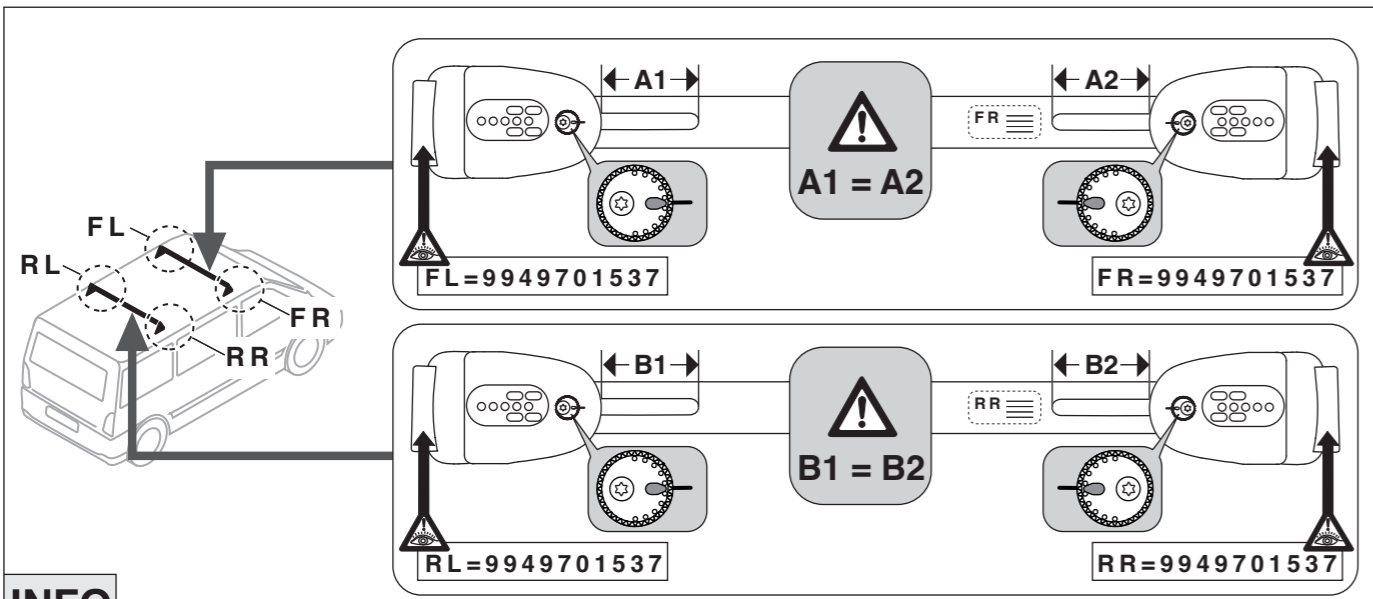

Atera SIGNO

Ford Transit Connect 02/2014–
Ford Tourneo Connect 02/2014–05/2022

Ford Grand Transit Connect 02/2014–
Ford Grand Tourneo Connect 02/2014–05/2022

INFO

Transit Connect
Tourneo Connect

- ⊙ = ✗
- A+B = o.k. ✓
- A+C = o.k. ✓
- B+C = o.k. ✓

Grand Transit Connect
Grand Tourneo Connect

- ⊙ = ✗
- A+B = o.k. ✓
- A+C = o.k. ✓
- B+C = o.k. ✓
- B+D = o.k. ✓
- C+D = o.k. ✓

INFO