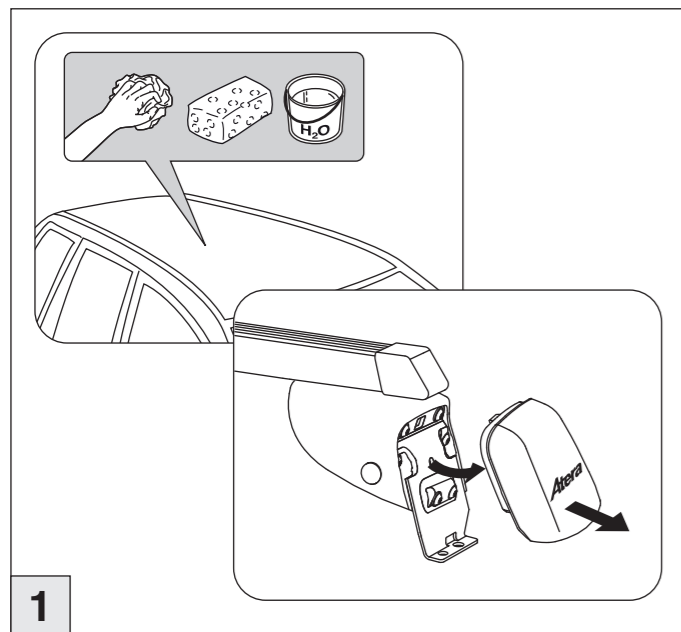

Atera SIGNO

Toyota RAV 4 01/2019 –
Suzuki Across 09/2020 –

INFO

Atera SIGNO

Toyota RAV 4 01/2019 –
Suzuki Across 09/2020 –