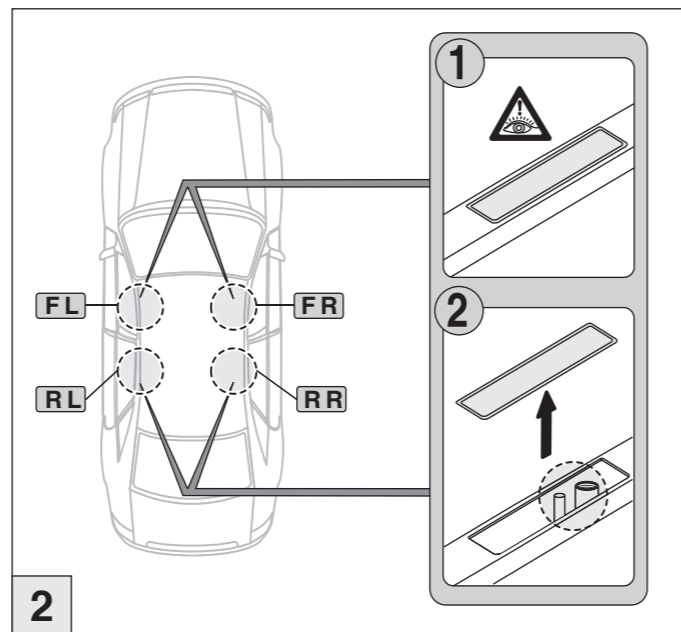

Atera SIGNO

Toyota RAV 4 01/2019 –
Suzuki Across 09/2020 –

INFO

Atera SIGNO

Toyota RAV 4 01/2019 –
Suzuki Across 09/2020 –