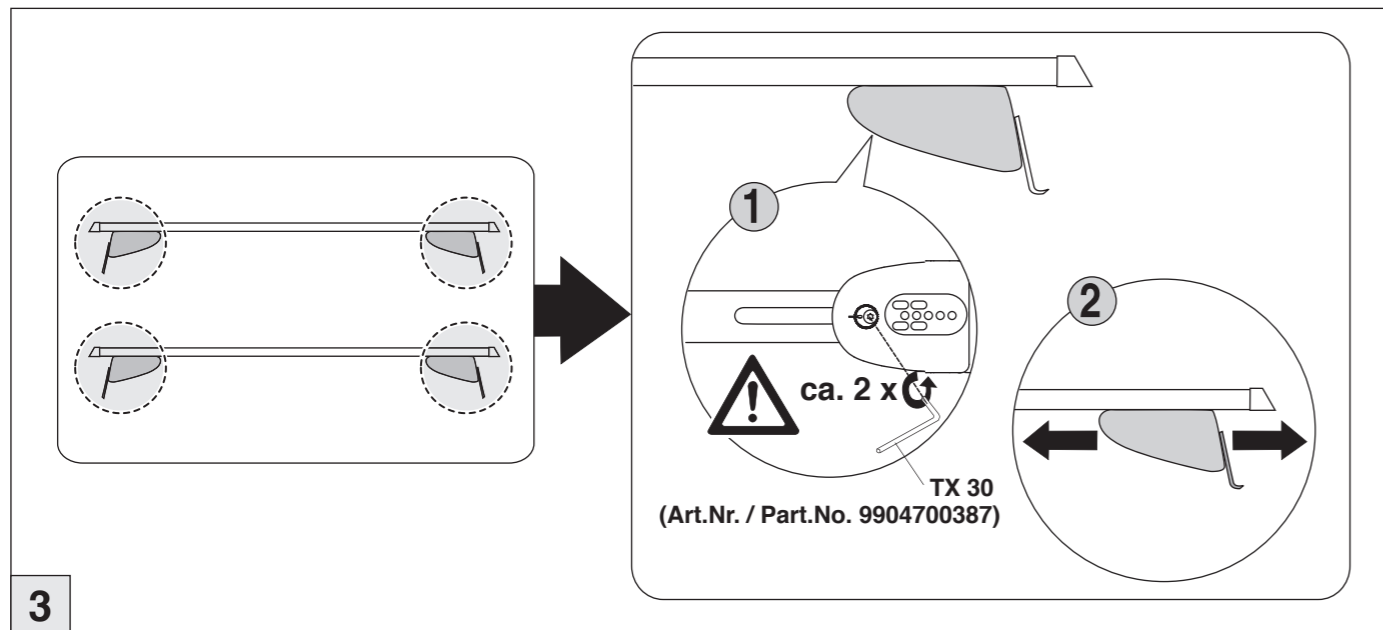

Atera SIGNO

Toyota RAV 4 01/2019 –
Suzuki Across 09/2020 –

INFO

Atera SIGNO

Toyota RAV 4 01/2019 –
Suzuki Across 09/2020 –