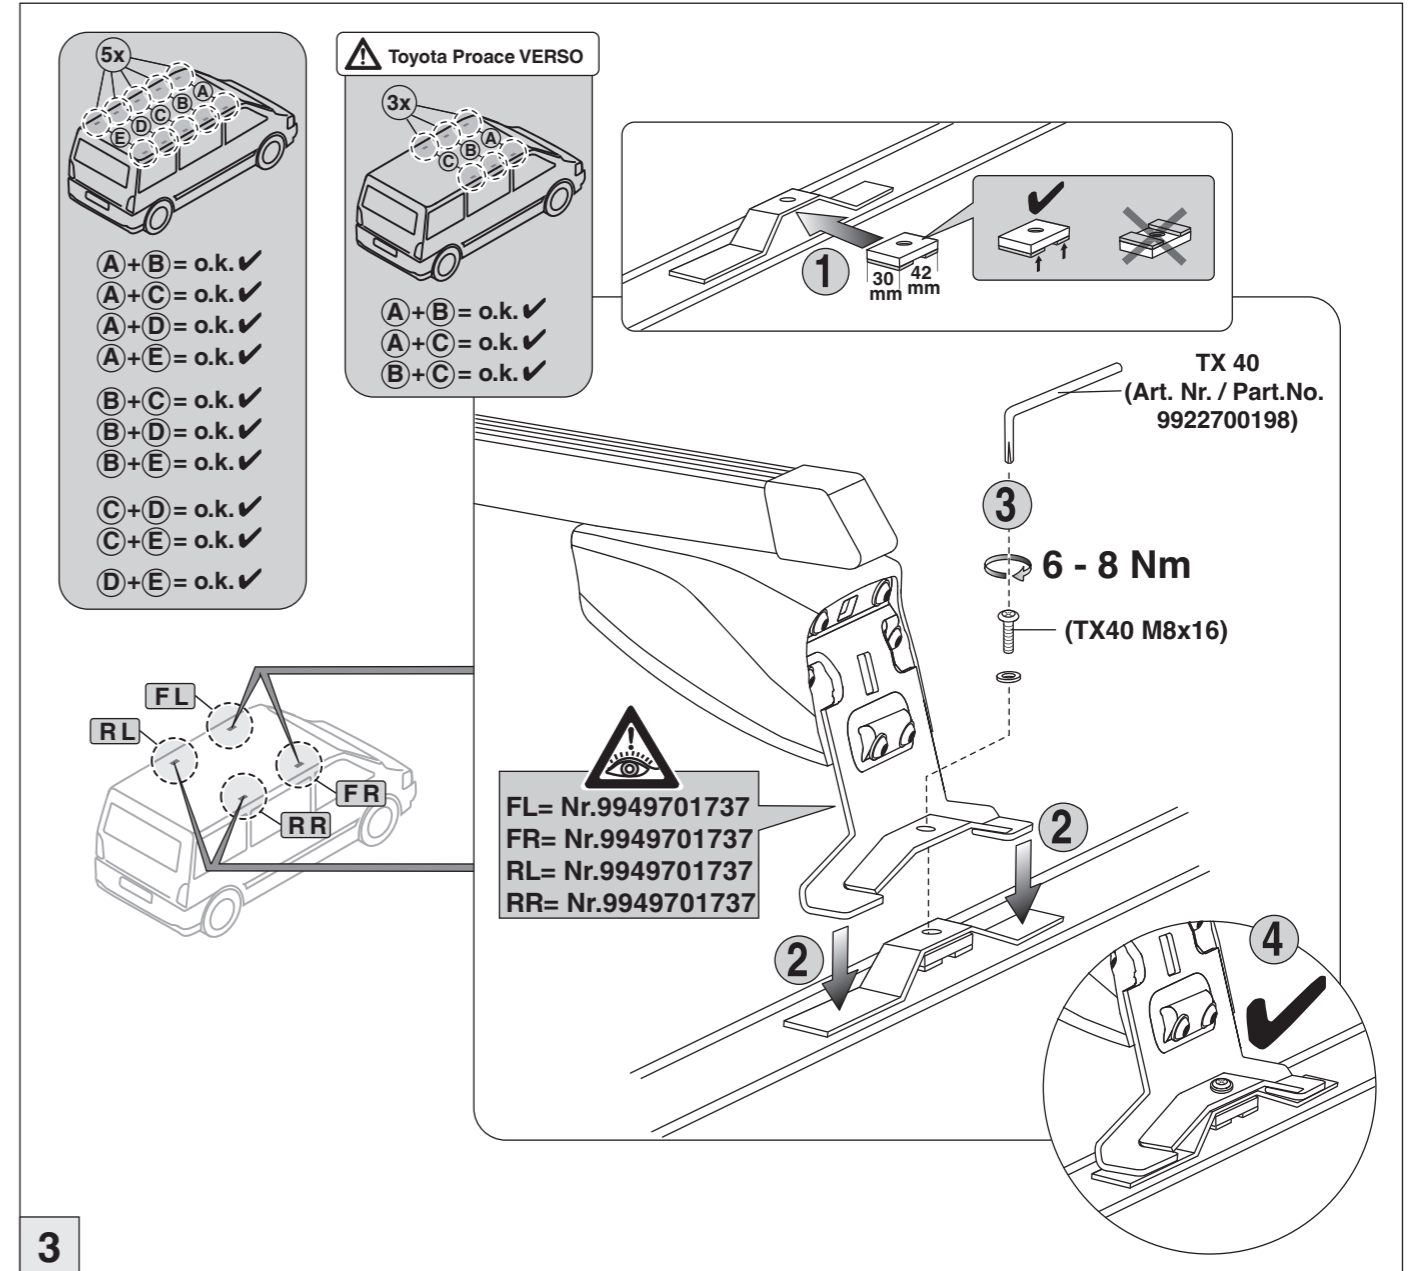

Atera SIGNO

Opel Zafira Life 09/2019 –
Opel Vivaro Cargo 09/2019 –
Opel Vivaro Kombi 09/2019 –
Fiat Ulysse 04/2022 –

Citroën Jumpy + Spacetourer
Peugeot Expert + Traveller
Toyota Proace + Proace Verso

09/2016 –
09/2016 –
09/2016 –