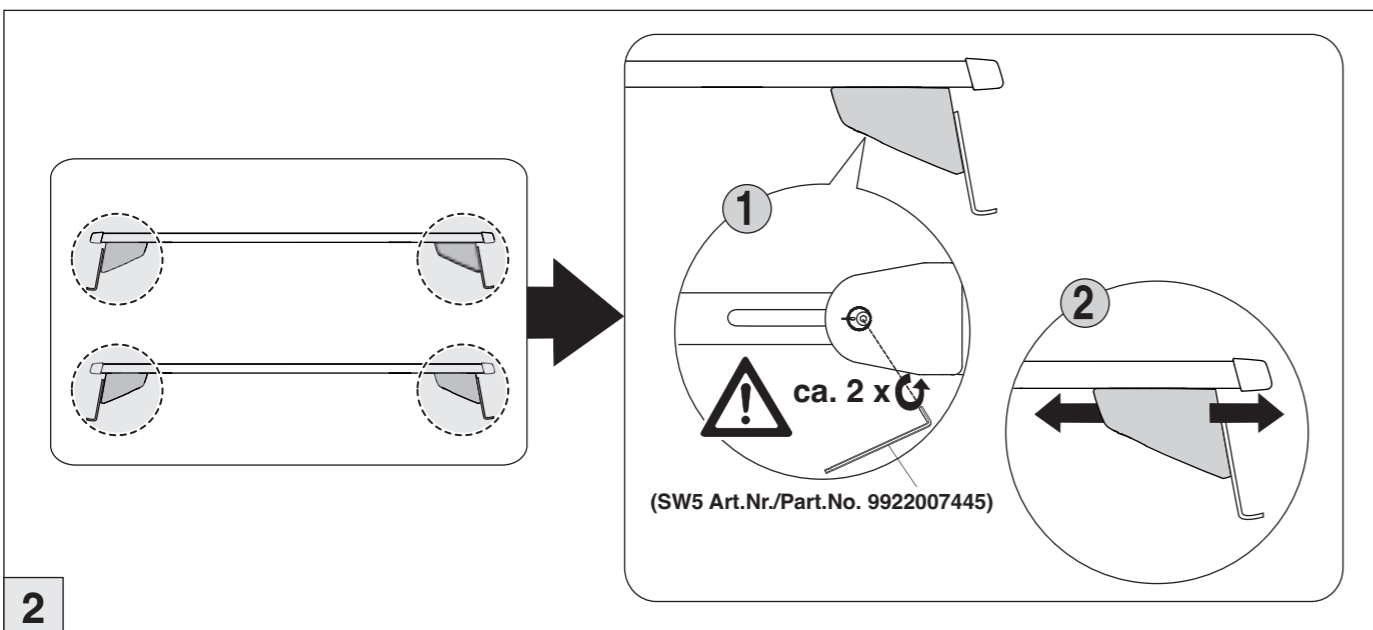

Atera SIGNO

Opel Zafira Life 09/2019 –
Opel Vivaro Cargo 09/2019 –
Opel Vivaro Kombi 09/2019 –
Fiat Ulysse 04/2022 –

Citroën Jumpy + Spacetourer
Peugeot Expert + Traveller
Toyota Proace + Proace Verso

09/2016 –
09/2016 –
09/2016 –

INFO

1

2

Atera SIGNO

Opel Zafira Life 09/2019 –
Opel Vivaro Cargo 09/2019 –
Opel Vivaro Kombi 09/2019 –
Fiat Ulysse 04/2022 –

Citroën Jumpy + Spacetourer
Peugeot Expert + Traveller
Toyota Proace + Proace Verso

09/2016 –
09/2016 –
09/2016 –

3

4