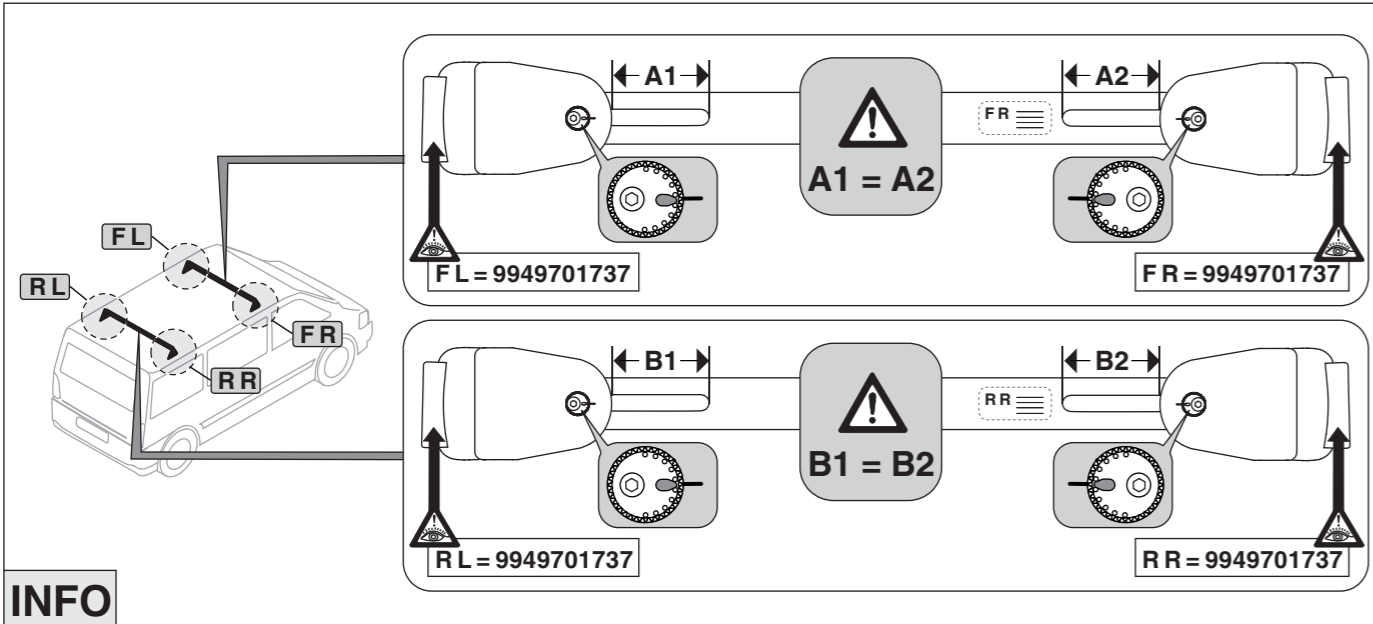

Atera SIGNO

Opel Zafira Life 09/2019 –
Opel Vivaro Cargo 09/2019 –
Opel Vivaro Kombi 09/2019 –
Fiat Ulysse 04/2022 –

Citroën Jumpy + Spacetourer
Peugeot Expert + Traveller
Toyota Proace + Proace Verso

09/2016 –
09/2016 –
09/2016 –