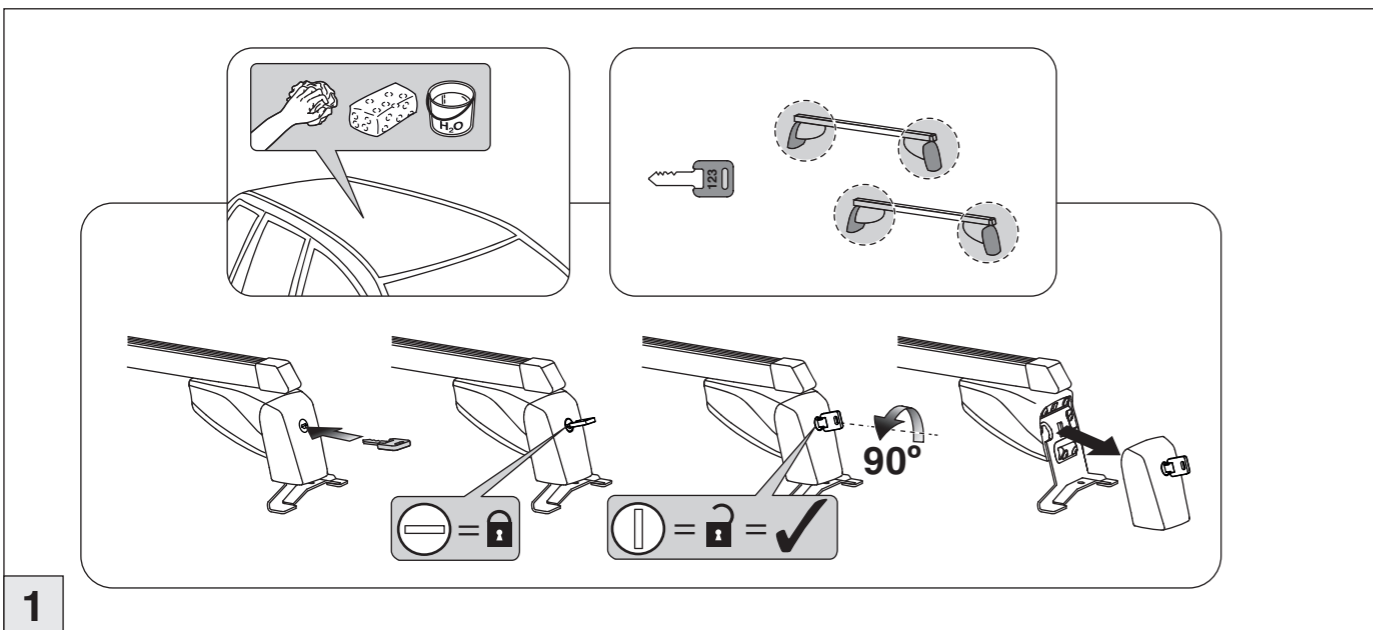

Atera SIGNO

Opel Zafira Life 09/2019 –
Opel Vivaro Cargo 09/2019 –
Opel Vivaro Kombi 09/2019 –
Fiat Ulysse 04/2022 –

Citroën Jumpy + Spacetourer
Peugeot Expert + Traveller
Toyota Proace + Proace Verso

09/2016 –
09/2016 –
09/2016 –

INFO

1

2

Atera SIGNO

Opel Zafira Life 09/2019 –
Opel Vivaro Cargo 09/2019 –
Opel Vivaro Kombi 09/2019 –
Fiat Ulysse 04/2022 –

Citroën Jumpy + Spacetourer
Peugeot Expert + Traveller
Toyota Proace + Proace Verso

09/2016 –
09/2016 –
09/2016 –

3

4