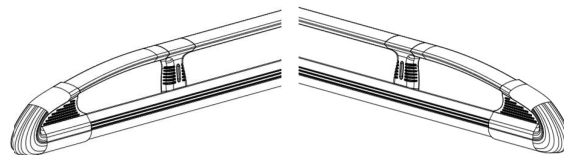

KB4KR

KammRack

Instructions

CITY CRASH (✓)

According to ISO/ PAS 11154:2006

KB4KR:

VW Caddy, 2010 –

KammRack

SA397U x 4

SA398U x 4

SA428

PS519 x 1

PS520 x 1

LHS x 2

RHS x 2

ASF x 1

EXT15-02 x 2

SA436 x 1

Fitting Kit

PS176 x 4

PS023 x 8

FT01 x 1

FN085 x 16

FW002 (M8) x 8