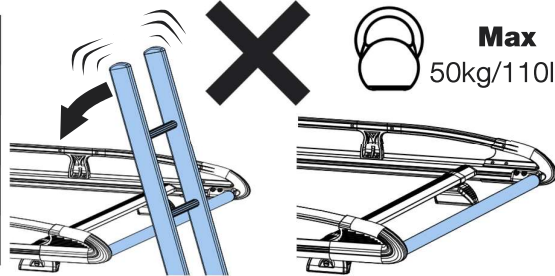

KB4KR

KammRack

Instructions

CITY CRASH (✓)

According to ISO/ PAS 11154:2006

KB4KR:

VW Caddy, 2010 –

KammRack