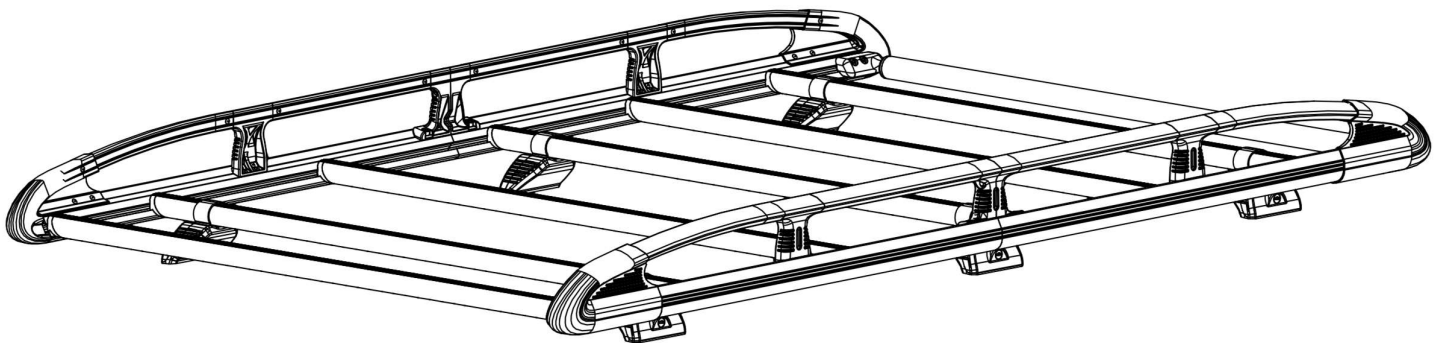

KB4KR

KammRack

Instructions

CITY CRASH (✓)

According to ISO/ PAS 11154:2006

KB4KR:

VW Caddy, 2010 –

KammRack