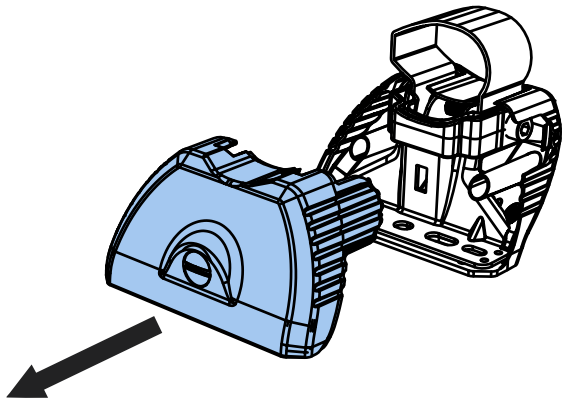

MC3PR/FL KammBar

Instructions

CITY CRASH (✓)

According to ISO/ PAS 11154:2006

KammBar Pro

KammBar Fleet

Fitting Kit

1.