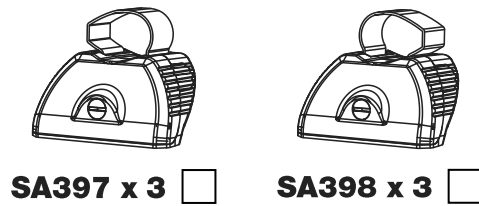

MC3PR/FL KammBar

Instructions

CITY CRASH (✓)

According to ISO/ PAS 11154:2006

KammBar Pro

KammBar Fleet

Fitting Kit

1.

2.

3.

SA397
PS183/PS325

SA397
PS183/PS325

SA397
PS183/PS325

SA398
PS183/PS325

SA398
PS183/PS325

SA398
PS183/PS325