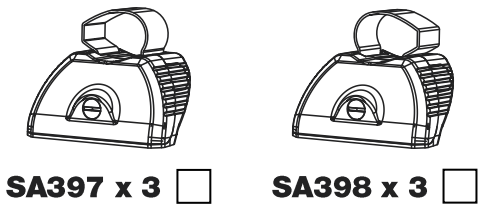

MC3PR/FL KammBar

Instructions

CITY CRASH (✓)

According to ISO/ PAS 11154:2006

KammBar Pro

KammBar Fleet

Fitting Kit

1.

2.

3.

SA397
PS183/PS325

SA397
PS183/PS325

SA397
PS183/PS325

SA398
PS183/PS325

SA398
PS183/PS325

SA398
PS183/PS325