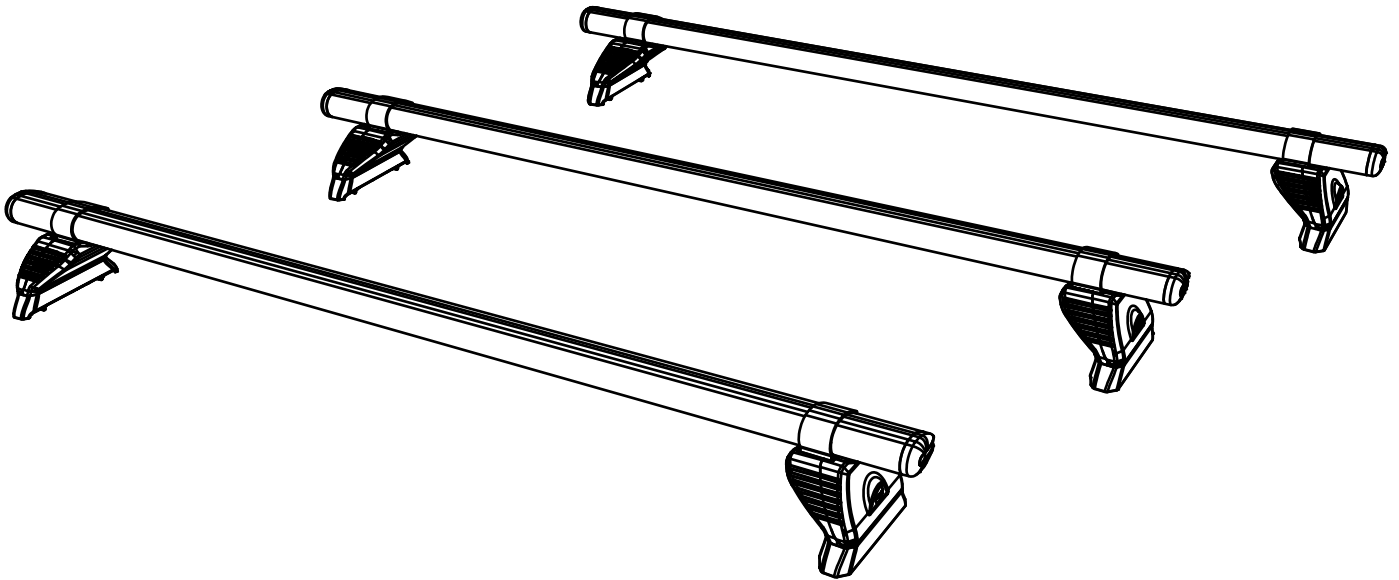

MC3PR/FL KammBar

Instructions

CITY CRASH (✓)

According to ISO/ PAS 11154:2006

KammBar Pro

KammBar Fleet

Fitting Kit

1.