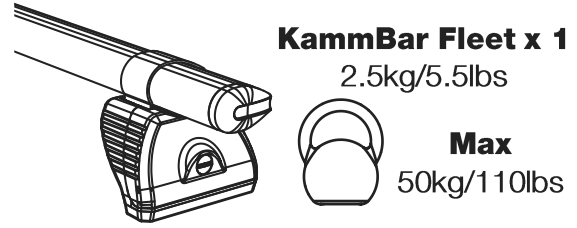

MC3PR/FL KammBar

Instructions

CITY CRASH (✓)

According to ISO/ PAS 11154:2006

KammBar Pro

KammBar Fleet

Fitting Kit

1.