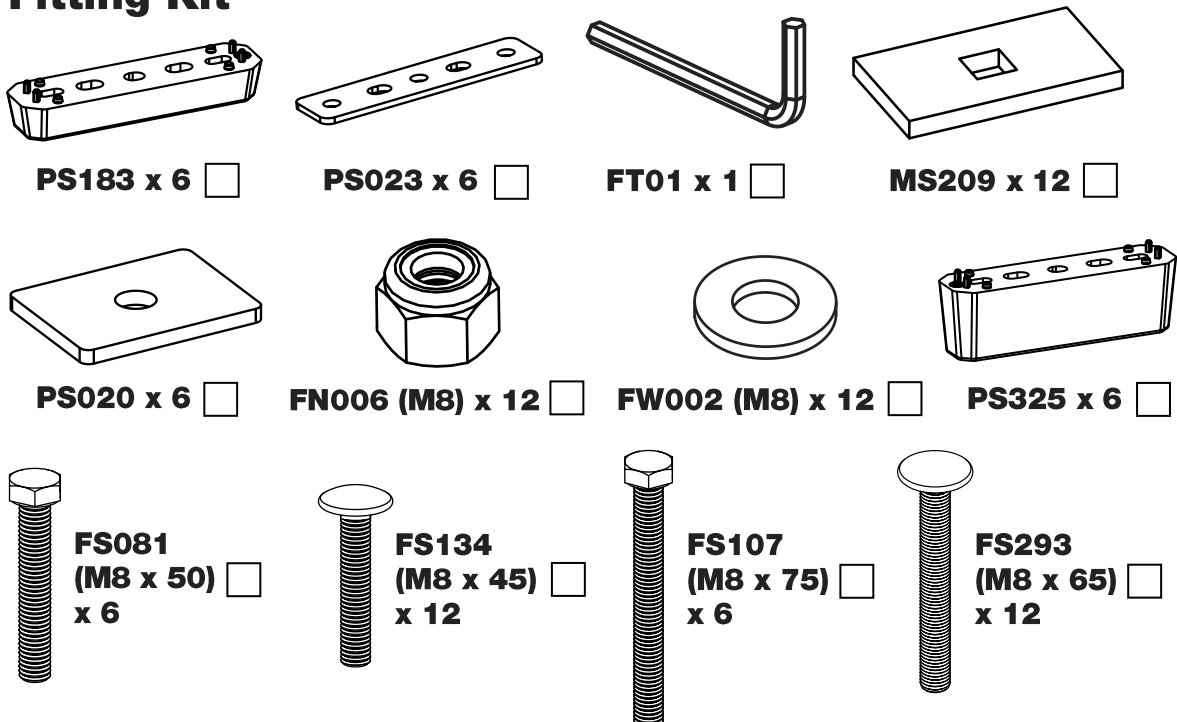

MC3PR/FL KammBar

Instructions

CITY CRASH (✓)

According to ISO/ PAS 11154:2006

KammBar Pro

KammBar Fleet

Fitting Kit

1.

2.

3.

SA397
PS183/PS325

SA397
PS183/PS325

SA397
PS183/PS325

SA398
PS183/PS325

SA398
PS183/PS325

SA398
PS183/PS325