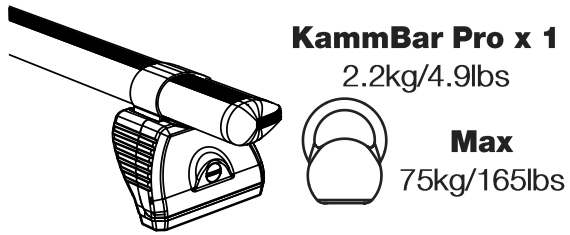

MC3PR/FL KammBar

Instructions

CITY CRASH (✓)

According to ISO/ PAS 11154:2006

KammBar Pro

KammBar Fleet

Fitting Kit

1.