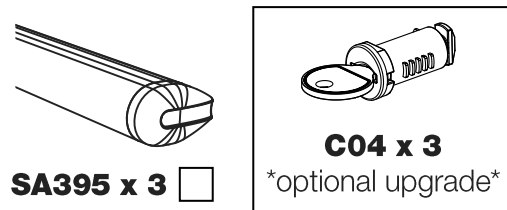

MC3PR/FL KammBar

Instructions

CITY CRASH (✓)

According to ISO/ PAS 11154:2006

KammBar Pro

KammBar Fleet

Fitting Kit

1.

2.

3.

SA397
PS183/PS325

SA397
PS183/PS325

SA397
PS183/PS325

SA398
PS183/PS325

SA398
PS183/PS325

SA398
PS183/PS325