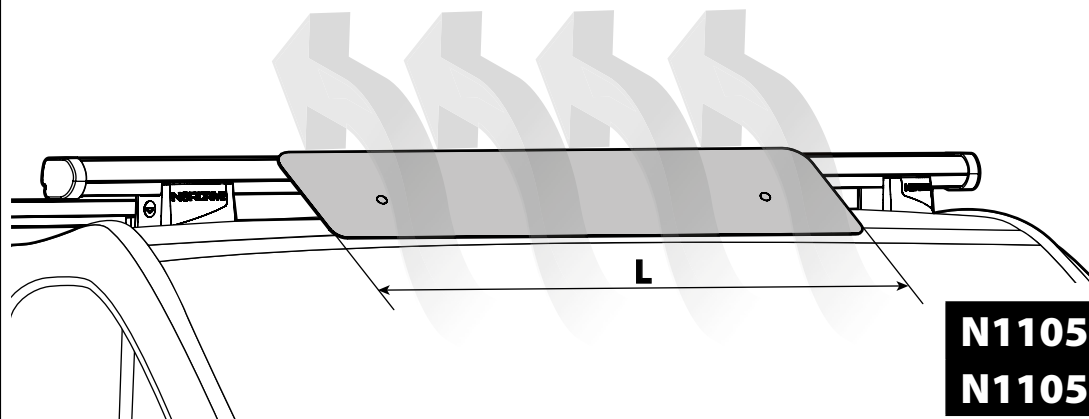

SPOILER

N11057 KP-9 L = 95 cm

N11058 KP-11 L = 110 cm