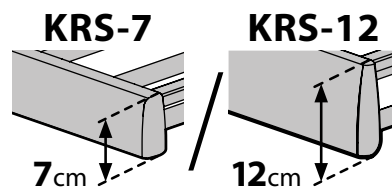

- ⓘ CESTE PORTATUTTO KRS-7 / KRS-12
- Ⓖᵇ KRS-7 / KRS-12 VAN ROOF RACKS
- ⓕ GALERIE KRS-7 / KRS-12
- ⓓ DACHKÖRZEN KRS-7 / KRS-12
- ⓔ BACAS KRS-7 / KRS-12