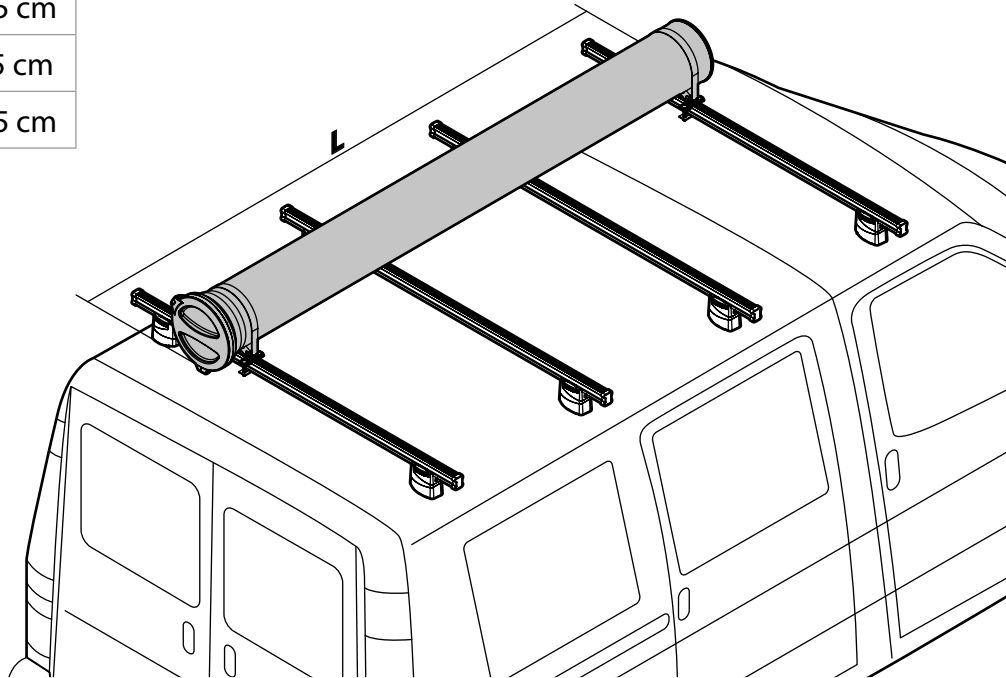

N11050 T200 L = 205 cm

N11051 T300 L = 305 cm

N11052 T400 L = 405 cm

LADDER HOLDER STRAPS

N11065 U-5

LADDER STEP ADAPTER

N11067 U-6

NORDRIVE[®]
TRANSPORT SOLUTIONS