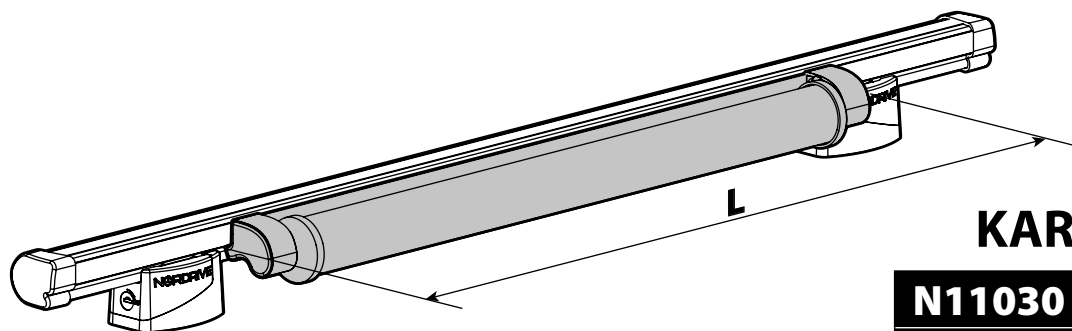

N11001 K-1

LOAD STOPS

N11002 K-2

SPOILER

N11053	K-9	L = 95 cm
N11054	K-11	L = 110 cm

OPTIONALS PER / FOR / FÜR:

Kargo-Plus series

Alluminio / Aluminium