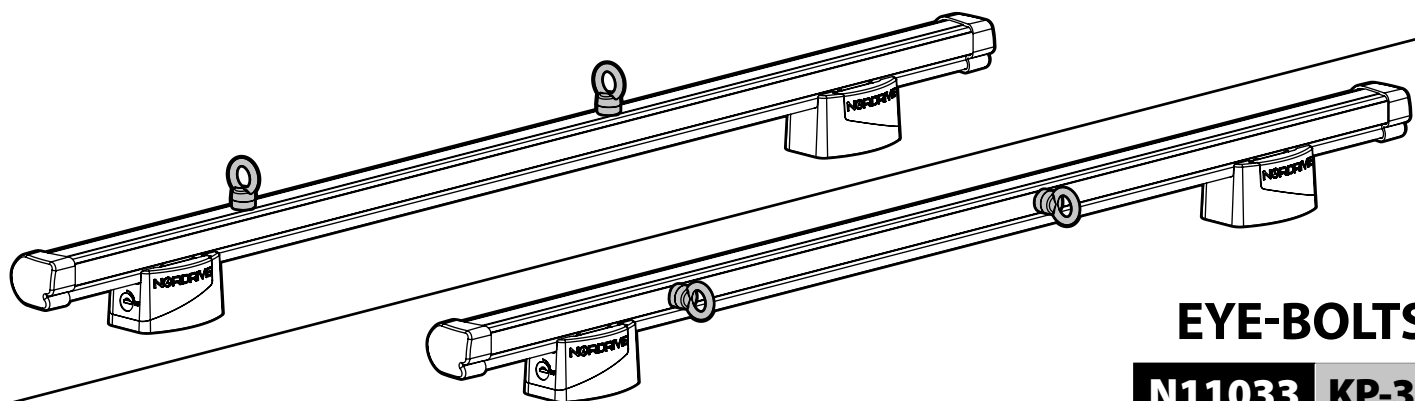

EYE-BOLTS

N11033 KP-3