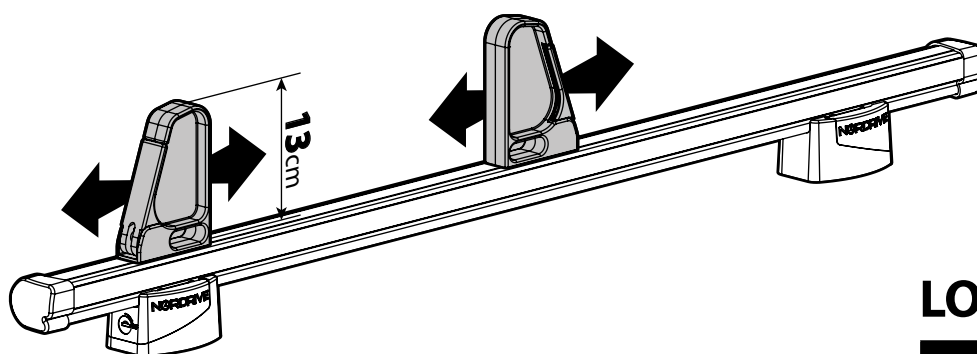

LOAD STOPS

N11031 KP-1