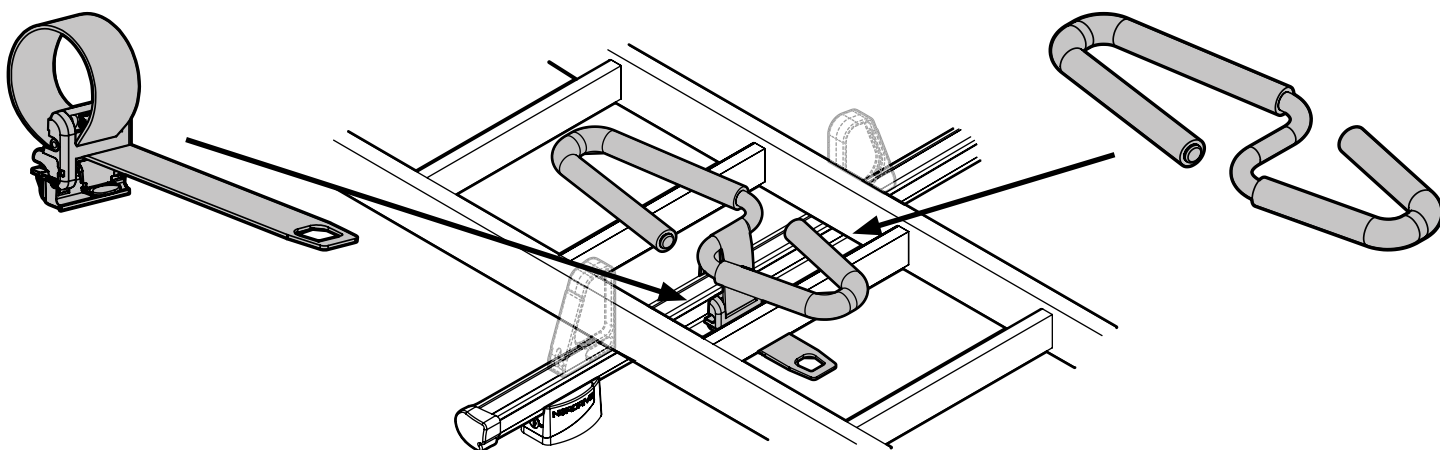

N11050 T200 L = 205 cm

N11051 T300 L = 305 cm

N11052 T400 L = 405 cm

LADDER HOLDER STRAPS

N11065 U-5

LADDER STEP ADAPTER

N11067 U-6

NORDRIVE[®]
TRANSPORT SOLUTIONS