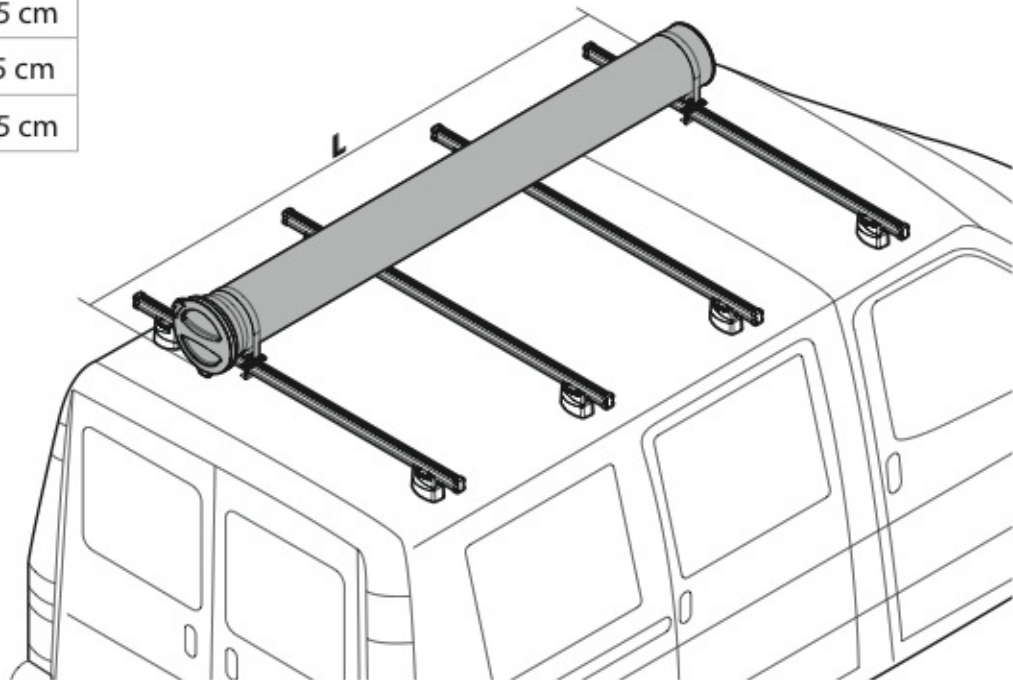

OPTIONALS PER / FOR / FÜR:

Kargo series

Acciaio / Steel

Kargo-Plus
series

Alluminio / Aluminium

KARGO-TUBE

N11050 T200 L = 205 cm

N11051 T300 L = 305 cm

N11052 T400 L = 405 cm

LADDER HOLDER STRAPS

N11065 U-5

LADDER STEP ADAPTER

N11067 U-6