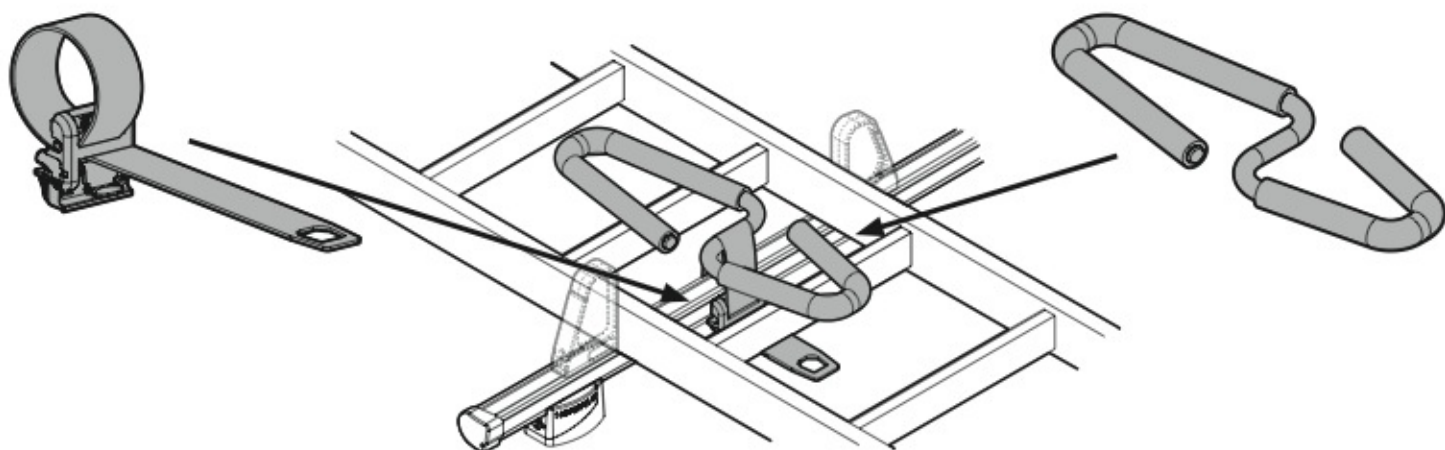

NORDRIVE®
TRANSPORT SOLUTIONS

NORDRIVE® is a registered trademark of
LAMPA S.p.A.
Via G. Rossa 53/55, 46019 Viadana (MN) ITALY
Tel. +39 0375 820700
UNI EN ISO 9001:2008 Certified Company
www.nordrive.it
www.lampa.it

91CA0314 r01