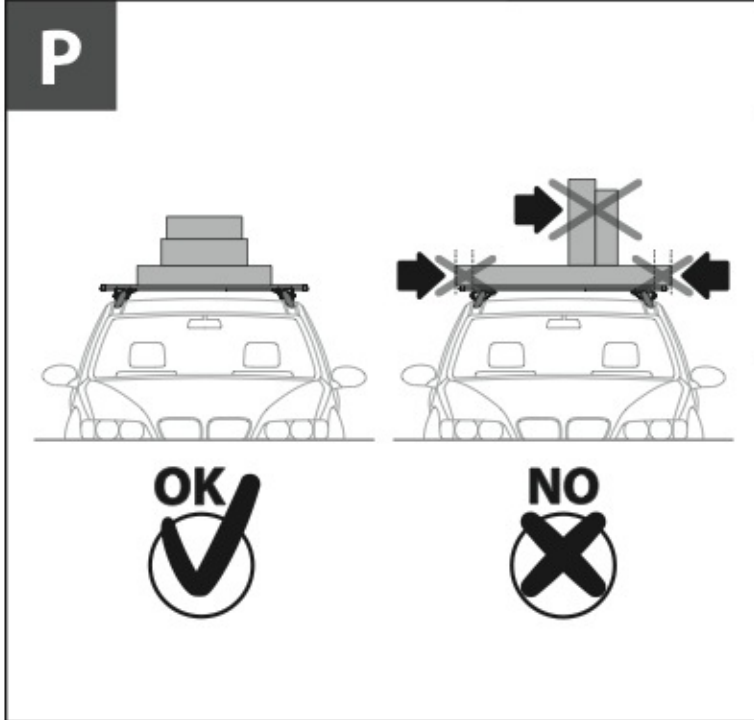

L

127

92 - 120

=

S Art. N20021 + Art. N15019 4,0Kg.

M Art. N20021 + Art. N15020 4,5Kg.

L Art. N20021 + Art. N15021 5,5Kg.

NORDDRIVE[®]
TRANSPORT SOLUTIONS