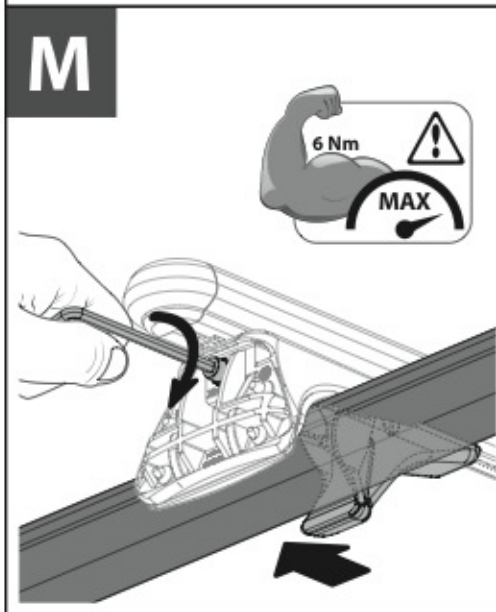

NORDDRIVE®
TRANSPORT SOLUTIONS

www.nordrive.it

is a registered trade mark of
LAMPA S.p.A.
46019 Viadana (MN) ITALY
Ditta certificata UNI EN ISO 9001:2008
www.lampa.it

91CA0111-001