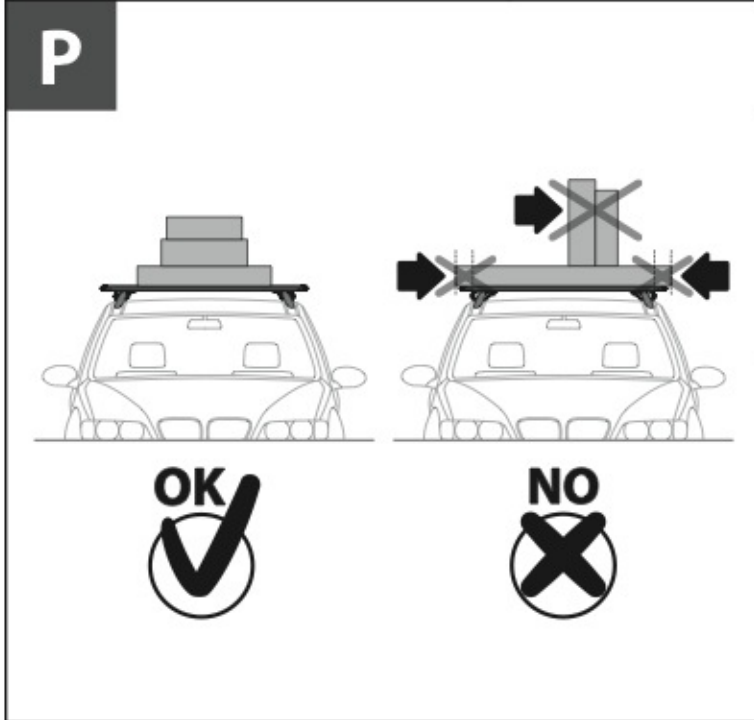

NORDDRIVE®
TRANSPORT SOLUTIONS

www.nordrive.it

is a registered trade mark of
LAMPA S.p.A.
46019 Viadana (MN) ITALY
Ditta certificata UNI EN ISO 9001:2008
www.lampa.it

91CA0111-001