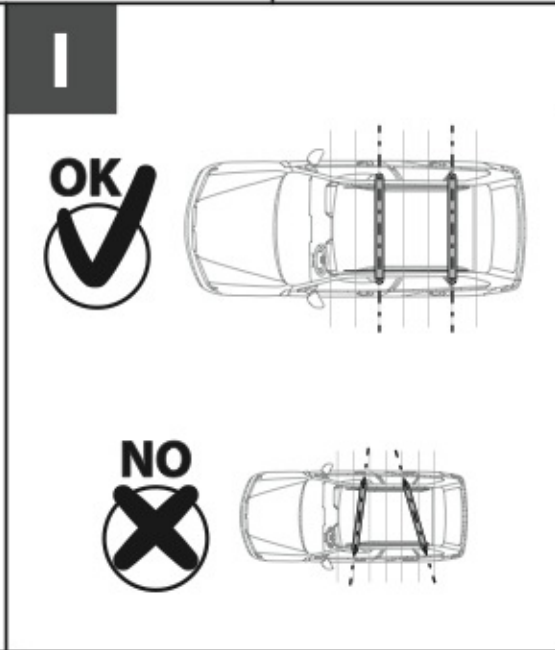

L

127

92 - 120

=

S Art. N20021 + Art. N15019 4,0Kg.

M Art. N20021 + Art. N15020 4,5Kg.

L Art. N20021 + Art. N15021 5,5Kg.

NORDDRIVE[®]
TRANSPORT SOLUTIONS