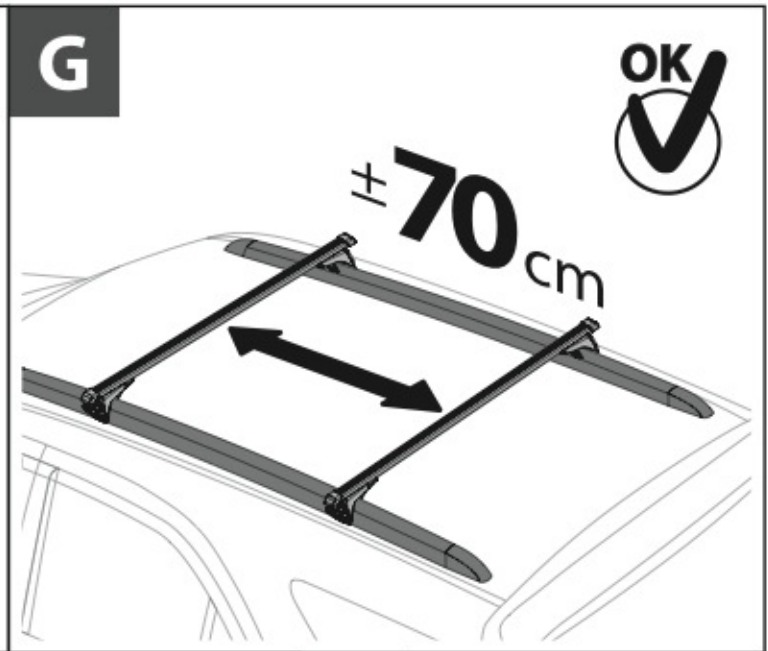

L

127

92 - 120

=

S Art. N20021 + Art. N15019 4,0Kg.

M Art. N20021 + Art. N15020 4,5Kg.

L Art. N20021 + Art. N15021 5,5Kg.

NORDDRIVE[®]
TRANSPORT SOLUTIONS