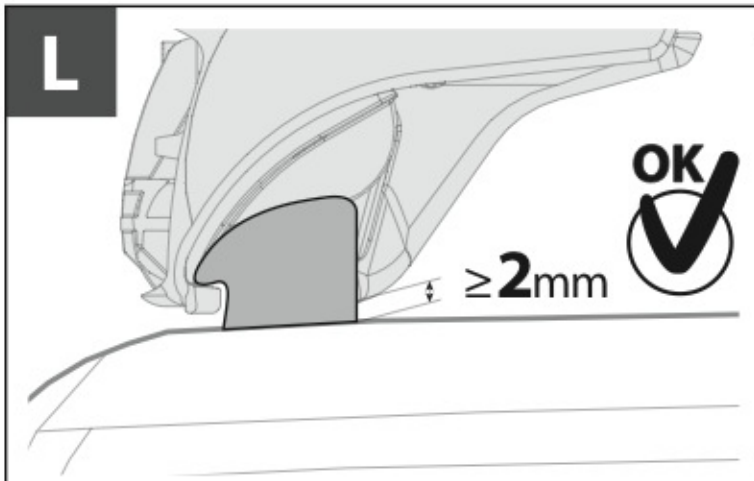

NORDDRIVE®
TRANSPORT SOLUTIONS

www.nordrive.it

is a registered trade mark of
LAMPA S.p.A.
46019 Viadana (MN) ITALY
Ditta certificata UNI EN ISO 9001:2008
www.lampa.it

91CA0111-001