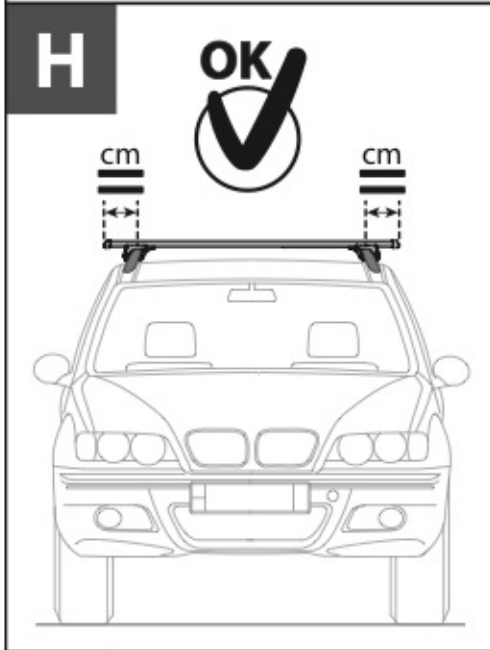

L

127

92 - 120

=

S Art. N20021 + Art. N15019 4,0Kg.

M Art. N20021 + Art. N15020 4,5Kg.

L Art. N20021 + Art. N15021 5,5Kg.

NORDDRIVE[®]
TRANSPORT SOLUTIONS