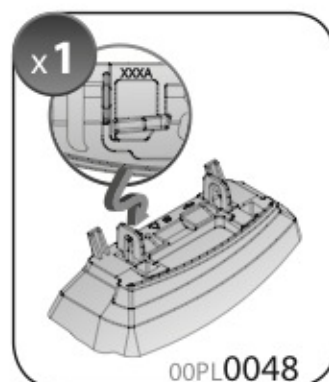

**ACCIAIO**  
Steel

=

Art. **N15024**

**A**

**ALLUMINIO**  
Aluminium

=

 +  +  = max: **75kg**  
5,5kg

max: **???**kg

Safety regulations

OPEL ASTRA  
J GTC

9/11 →

Art. **N21135**

4

5

6

7

8

9

10

**11**

**12**

13

14

15