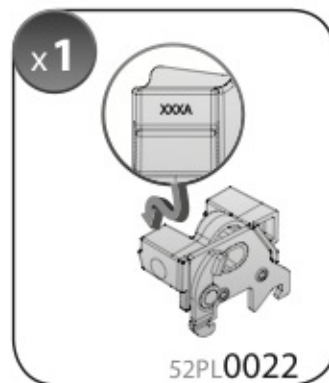

**ACCIAIO**  
Steel

=

Art. **N15024**

**A**

**ALLUMINIO**  
Aluminium

=

 +  +  = max: **75kg**  
5,5kg

max: **???**kg

Safety regulations

OPEL ASTRA  
J GTC

9/11 →

Art. **N21135**

4

5

6

7