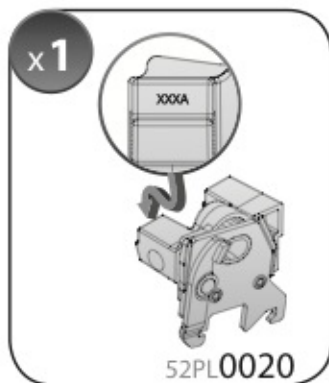

**ACCIAIO**  
Steel

=

Art. **N15024**

**A**

**ALLUMINIO**  
Aluminium

=

 +  +  = max: **75kg**  
5,5kg

max: **???**kg

Safety regulations

OPEL ASTRA  
J GTC

9/11 →

Art. **N21135**

4

5

6

7