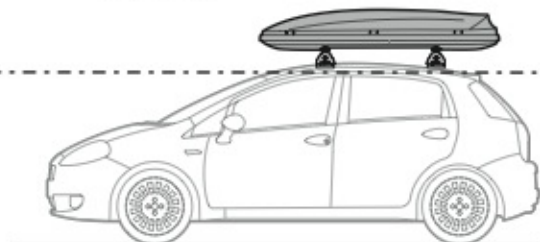

ACCIAIO
Steel

Art. **N15024 S**

A

ALLUMINIO
Aluminium

 +  +  = max: **75kg**
5,5kg

max: **???**kg

Safety Regulations

HYUNDAI
i20