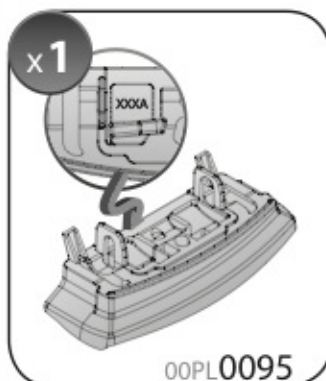

HYUNDAI
i20

11/14 →

Art. **N21174**