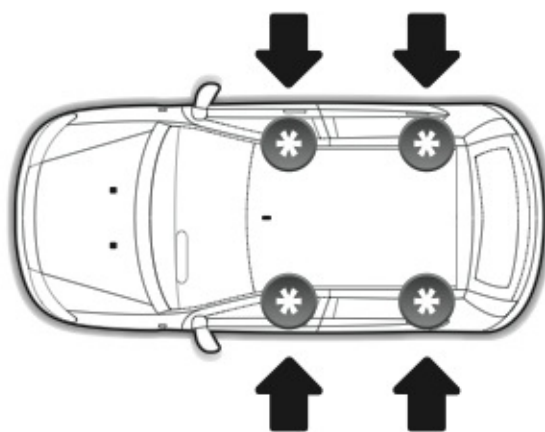

ACCIAIO
Steel

Art. **N15024 S**

A

ALLUMINIO
Aluminium

 +  +  = max: **75kg**
5,5kg

max: **???**kg

Safety Regulations

HYUNDAI
i20