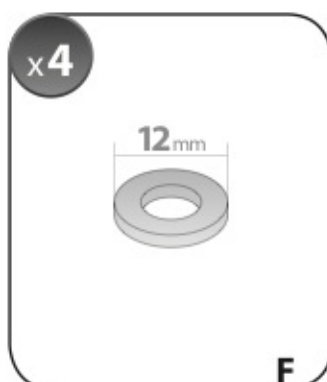

HYUNDAI
i20

11/14 →

Art. **N21174**