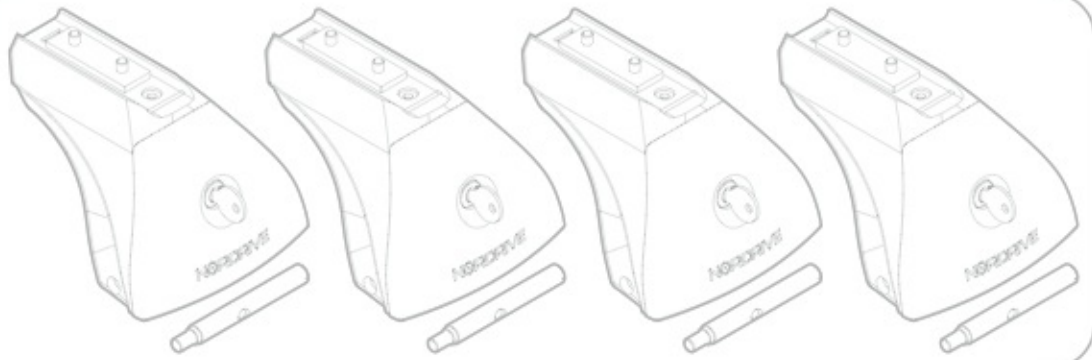

HYUNDAI
i20

11/14 →

Art.
N21174

C

Art. **N20001**

B

Art. **N15019 S**

A

ACCIAIO
Steel

Art. **N15024 S**

A

ALLUMINIO
Aluminium

 +  +  = max: **75kg**
5,5kg

max: **???**kg

Safety Regulations

HYUNDAI
i20