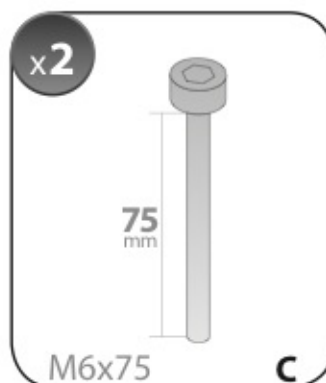

HYUNDAI
i20

11/14 →

Art. **N21174**