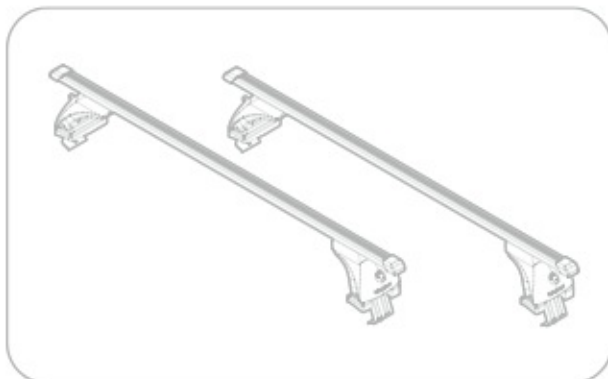

HYUNDAI
i20

11/14 →

Art.
N21174

C

Art. **N20001**

B

Art. **N15019 S**

A

ACCIAIO
Steel

Art. **N15024 S**

A

ALLUMINIO
Aluminium

 +  +  = max: **75kg**
5,5kg

max: **???**kg

Safety Regulations

HYUNDAI
i20