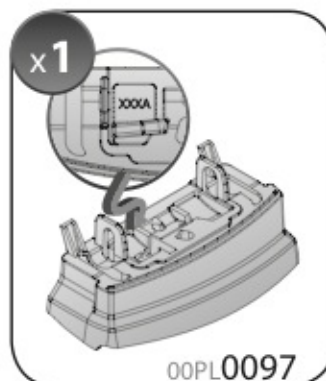

HYUNDAI
i20

11/14 →

Art. **N21174**