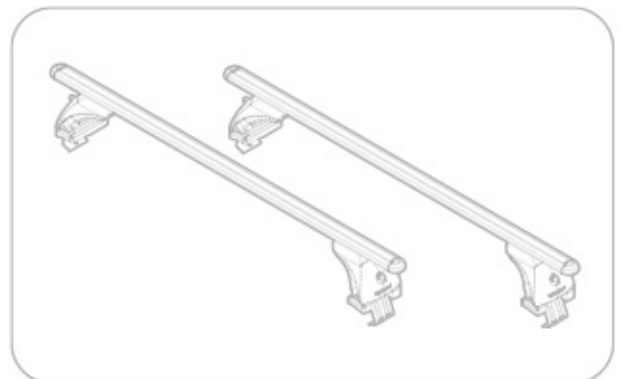

ACCIAIO
Steel

Art. **N15024 S**

A

ALLUMINIO
Aluminium

 +  +  = max: **75kg**
5,5kg

max: **???**kg

Safety Regulations

HYUNDAI
i20