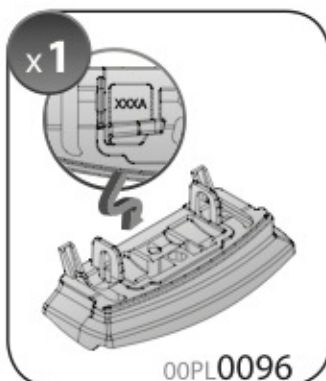

HYUNDAI
i20

11/14 →

Art. **N21174**