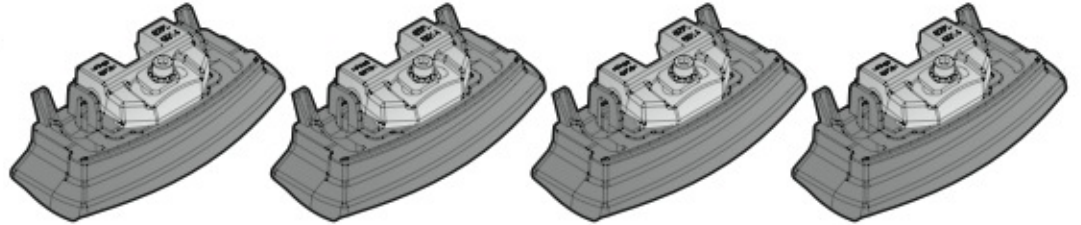

HYUNDAI
i20

11/14 →

Art.
N21174

C

Art. **N20001**

B

Art. **N15019 S**

A

ACCIAIO
Steel

Art. **N15024 S**

A

ALLUMINIO
Aluminium

 +  +  = max: **75kg**
5,5kg

max: **???**kg

Safety Regulations

HYUNDAI
i20