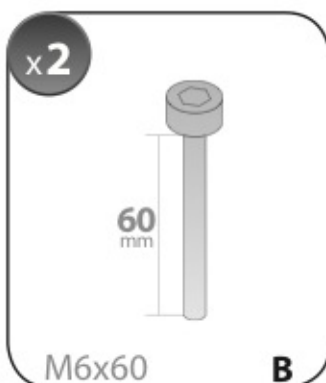

HYUNDAI
i20

11/14 →

Art. **N21174**