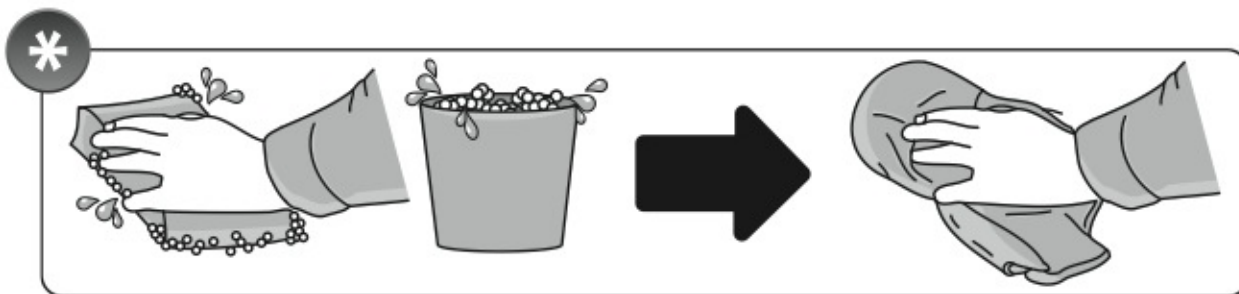

ACCIAIO
Steel

Art. **N15024 S**

A

ALLUMINIO
Aluminium

 +  +  = max: **75kg**
5,5kg

max: **???**kg

Safety Regulations

HYUNDAI
i20