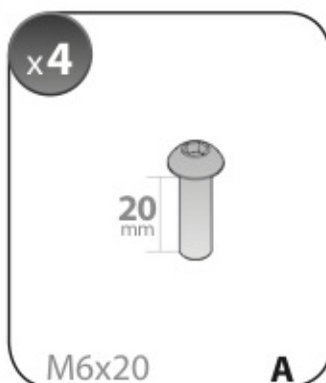

HYUNDAI
i20

11/14 →

Art. **N21174**