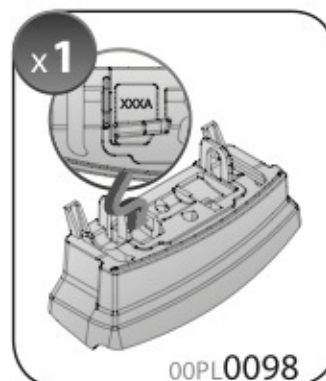

HYUNDAI
i20

11/14 →

Art. **N21174**