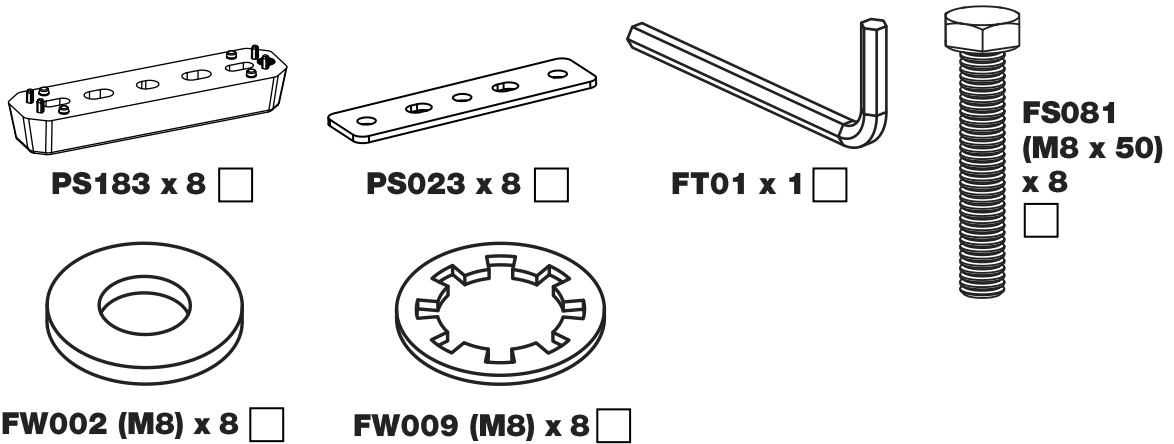

TC4PR/FL KammBar Instructions

CITY CRASH (✓)

According to ISO/ PAS 11154:2006

KammBar Pro

KammBar Fleet

Fitting Kit

1.

2.

SA398
PS183

4.

5.

6.

7.

13mm

M8 x 50mm + PS183

8.