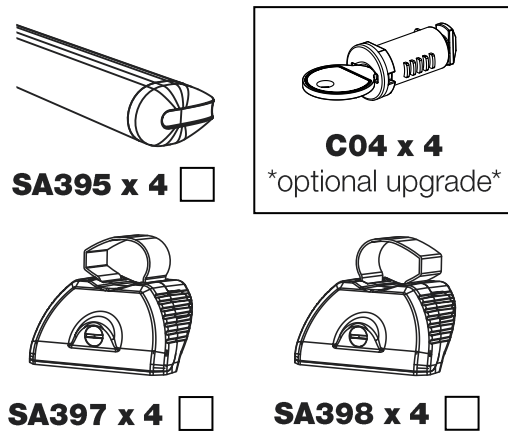

TC4PR/FL KammBar Instructions

CITY CRASH (✓)

According to ISO/ PAS 11154:2006

KammBar Pro

KammBar Fleet

Fitting Kit

1.

2.