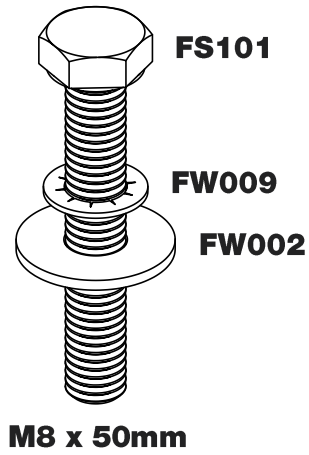

TC4PR/FL KammBar Instructions

CITY CRASH (✓)

According to ISO/ PAS 11154:2006

KammBar Pro

KammBar Fleet

Fitting Kit

1.

2.

SA398
PS183

4.

5.

6.

7.

13mm

M8 x 50mm + PS183

8.