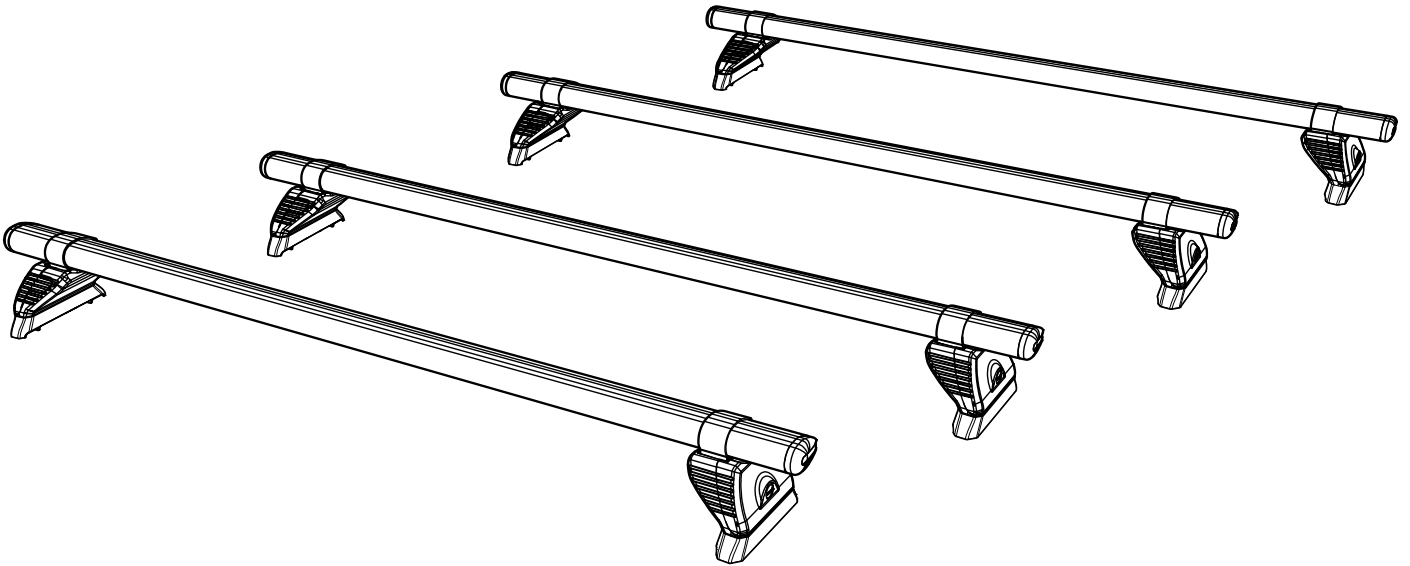

TC4PR/FL KammBar Instructions

CITY CRASH (✓)

According to ISO/ PAS 11154:2006

KammBar Pro

KammBar Fleet

Fitting Kit

1.

2.

SA398
PS183

4.

5.

6.

7.

13mm

M8 x 50mm + PS183

8.