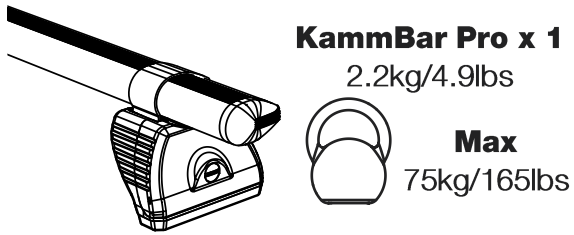

TC4PR/FL KammBar Instructions

CITY CRASH (✓)

According to ISO/ PAS 11154:2006

KammBar Pro

KammBar Fleet

Fitting Kit

1.

2.