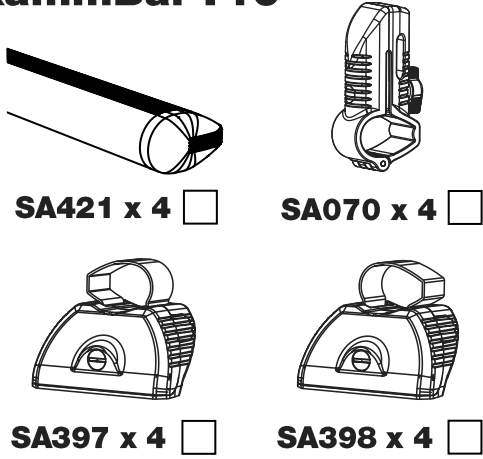

TC4PR/FL KammBar Instructions

CITY CRASH (✓)

According to ISO/ PAS 11154:2006

KammBar Pro

KammBar Fleet

Fitting Kit

1.

2.

SA398
PS183

4.

5.

6.

7.

13mm

M8 x 50mm + PS183

8.